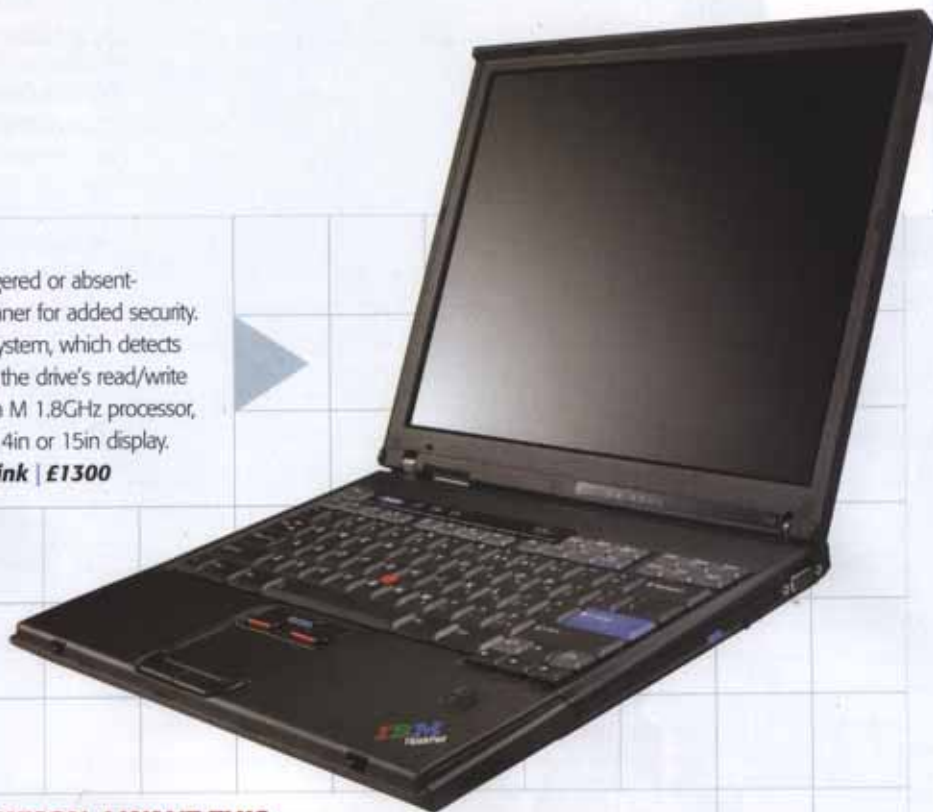

FOR ONE CARELESS OWNER...

The IBM ThinkPad T42 caters for the butterfingereed or absent-minded. Built into the case is a fingerprint scanner for added security. It also comes with the IBM Active Protection System, which detects sudden acceleration, and responds by parking the drive's read/write head. Moreover, it sports an Intel 745 Pentium M 1.8GHz processor, Bluetooth connectivity and a choice of either 14in or 15in display.

Tel: 0800 169 1458 | www.ibm.com/think | £1300

**WATSON, I WANT THIS**

Sony Ericsson's Z1010 mobile phone is 3G compatible, as most mobile phones these days really have to be. In addition, it also sports Bluetooth, colour screen and interface customisation, plus a SIMB Memory Stick Duo card slot, around three hours talktime and two digital cameras. It has a 0.3-megapixel camera on the back, like most phones, but another under the colour screen to maximise the features 3G offers, such as video calling.

tel: 01279 466222 | www.sonyericsson.com/uk | £580 (excl. contract)

**MIRROR, MIRROR ON THE WALL**

The MirrorTV uses Hitachi's very latest image chip technology and becomes a polished mirror when it's switched off, thus removing that unsightly black screen hanging on your wall. Variations include plasma (32in, 42in and 55in) and LCD screens (20in, 26in, 30in and 46in), each with a multitude of different frame options.